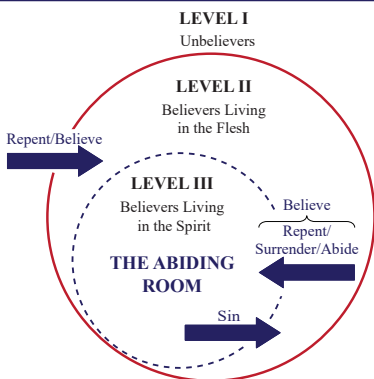

THE ABIDING ROOM

HELPING PEOPLE TO
EXPERIENCE THE ABIDING,
SPIRIT-FILLED LIFE

**You CAN'T Lose
Your Salvation**
(John 10:28-29; Eph 1:13-14)

**You CAN Choose to Reject the
Leading and Filling of the
Holy Spirit** *(Eph 4:30, 1Thes 5:19)*

REPENT

Turn from Your Sin to God *(Mark 1:15)*

BELIEVE

Jesus Can Live His Life In and
Through You *(Gal 2:20)*

SURRENDER

- 1) Worldliness *(Roman 12:1-2)*
 - 2) Self-Effort *(Col 2:6, Gal 3:3, Eph 2:8)*
- Agree to Obey God in Everything
Before He Asks You